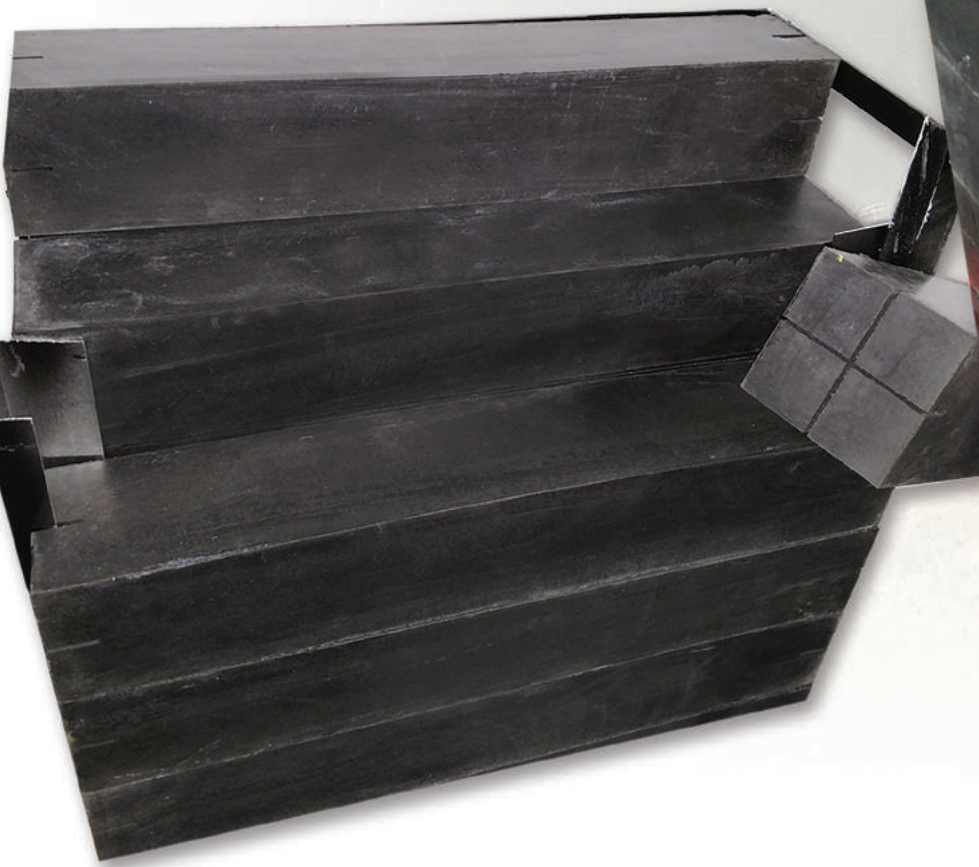

## REVOLVE RANGE TARGET SYSTEM

The Revolve Range System is the last range target you will ever need. 365 Archery's Patent-Pending design allows each 4"x4" row of foam to be rotated to each of the 4-shooting surfaces and they can also be swapped out to another position on the target. Each target has tightening mechanism on the front that allows the foam rows to be compressed to keep them in place. This user friendly design allows all the rotating and repositioning of the foam rows to be done from the front of the target, no need to remove the target from your range wall.

The Revolve Range System comes in 3 sizes: 24"x24", 24"x48" and 48"x48" and each of those sizes comes in 2 variations:

- One version has a single row of foam, along with our high density bag target behind that.
- 2nd version has 3 layers of foam rows, for a total of 36 pieces (18 rows of foam on the all foam 24"x24" size) that can be rotated and moved around, making it the most functional and enduring target on the market.

Both versions offer easy arrow removal and can handle all speeds of crossbows.

Add-on options like the wheel kit and bullseye covers add to the versatility of this system. If your tired of throwing away a range target because just the center is shot out, 365 Archery's Revolve Range System is the answer you have been looking for!

*Revolve Range Target features  
a patent-pending 4x4 foam  
blocks design*

**Adjustable Bolt System**

*Turning the bolts clockwise will draw the lid  
down, which applies pressure to rows of foam*

**Revolve Range System Accessories**