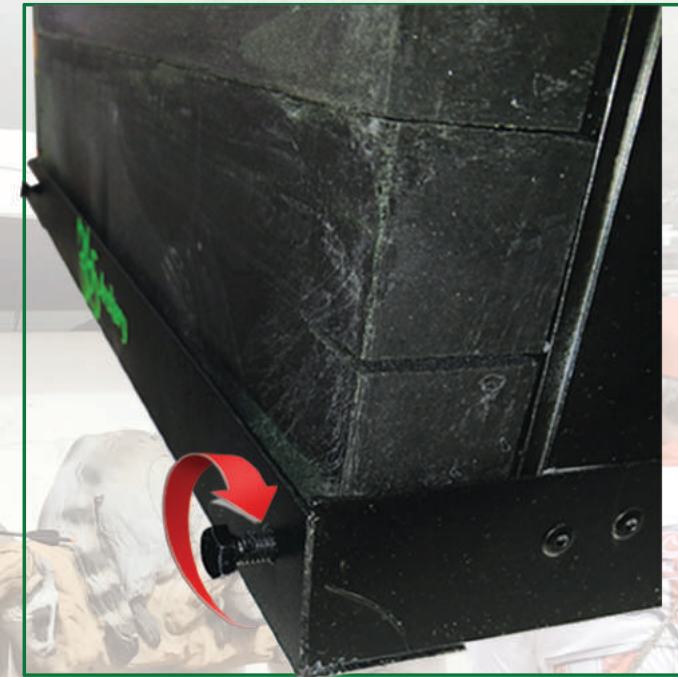

## REVOLVE RANGE TARGET SYSTEM

The Revolve Range System is the last range target you will ever need. 365 Archery's Patent-Pending design allows each 4"x4" row of foam to be rotated to each of the 4-shooting surfaces and they can also be swapped out to another position on the target. Each target has tightening mechanism on the front that allows the foam rows to be compressed to keep them in place. This user friendly design allows all the rotating and repositioning of the foam rows to be done from the front of the target, no need to remove the target from your range wall.

The Revolve Range System comes in 3 sizes: 24"x24", 24"x48" and 48"x48" and each of those sizes comes in 2 variations:

- One version has a single row of foam, along with our high density bag target behind that.
- 2nd version has 3 layers of foam rows, for a total of 36 pieces (18 rows of foam on the all foam 24"x24" size) that can be rotated and moved around, making it the most functional and enduring target on the market.

Both versions offer easy arrow removal and can handle all speeds of crossbows.

Add-on options like the wheel kit and bullseye covers add to the versatility of this system. If your tired of throwing away a range target because just the center is shot out, 365 Archery's Revolve Range System is the answer you have been looking for!

*Revolve Range Target features  
a patent-pending 4x4 foam  
blocks design*

**Adjustable Bolt System**

*Turning the bolts clockwise will draw the lid  
down, which applies pressure to rows of foam*

**Revolve Range System Accessories**