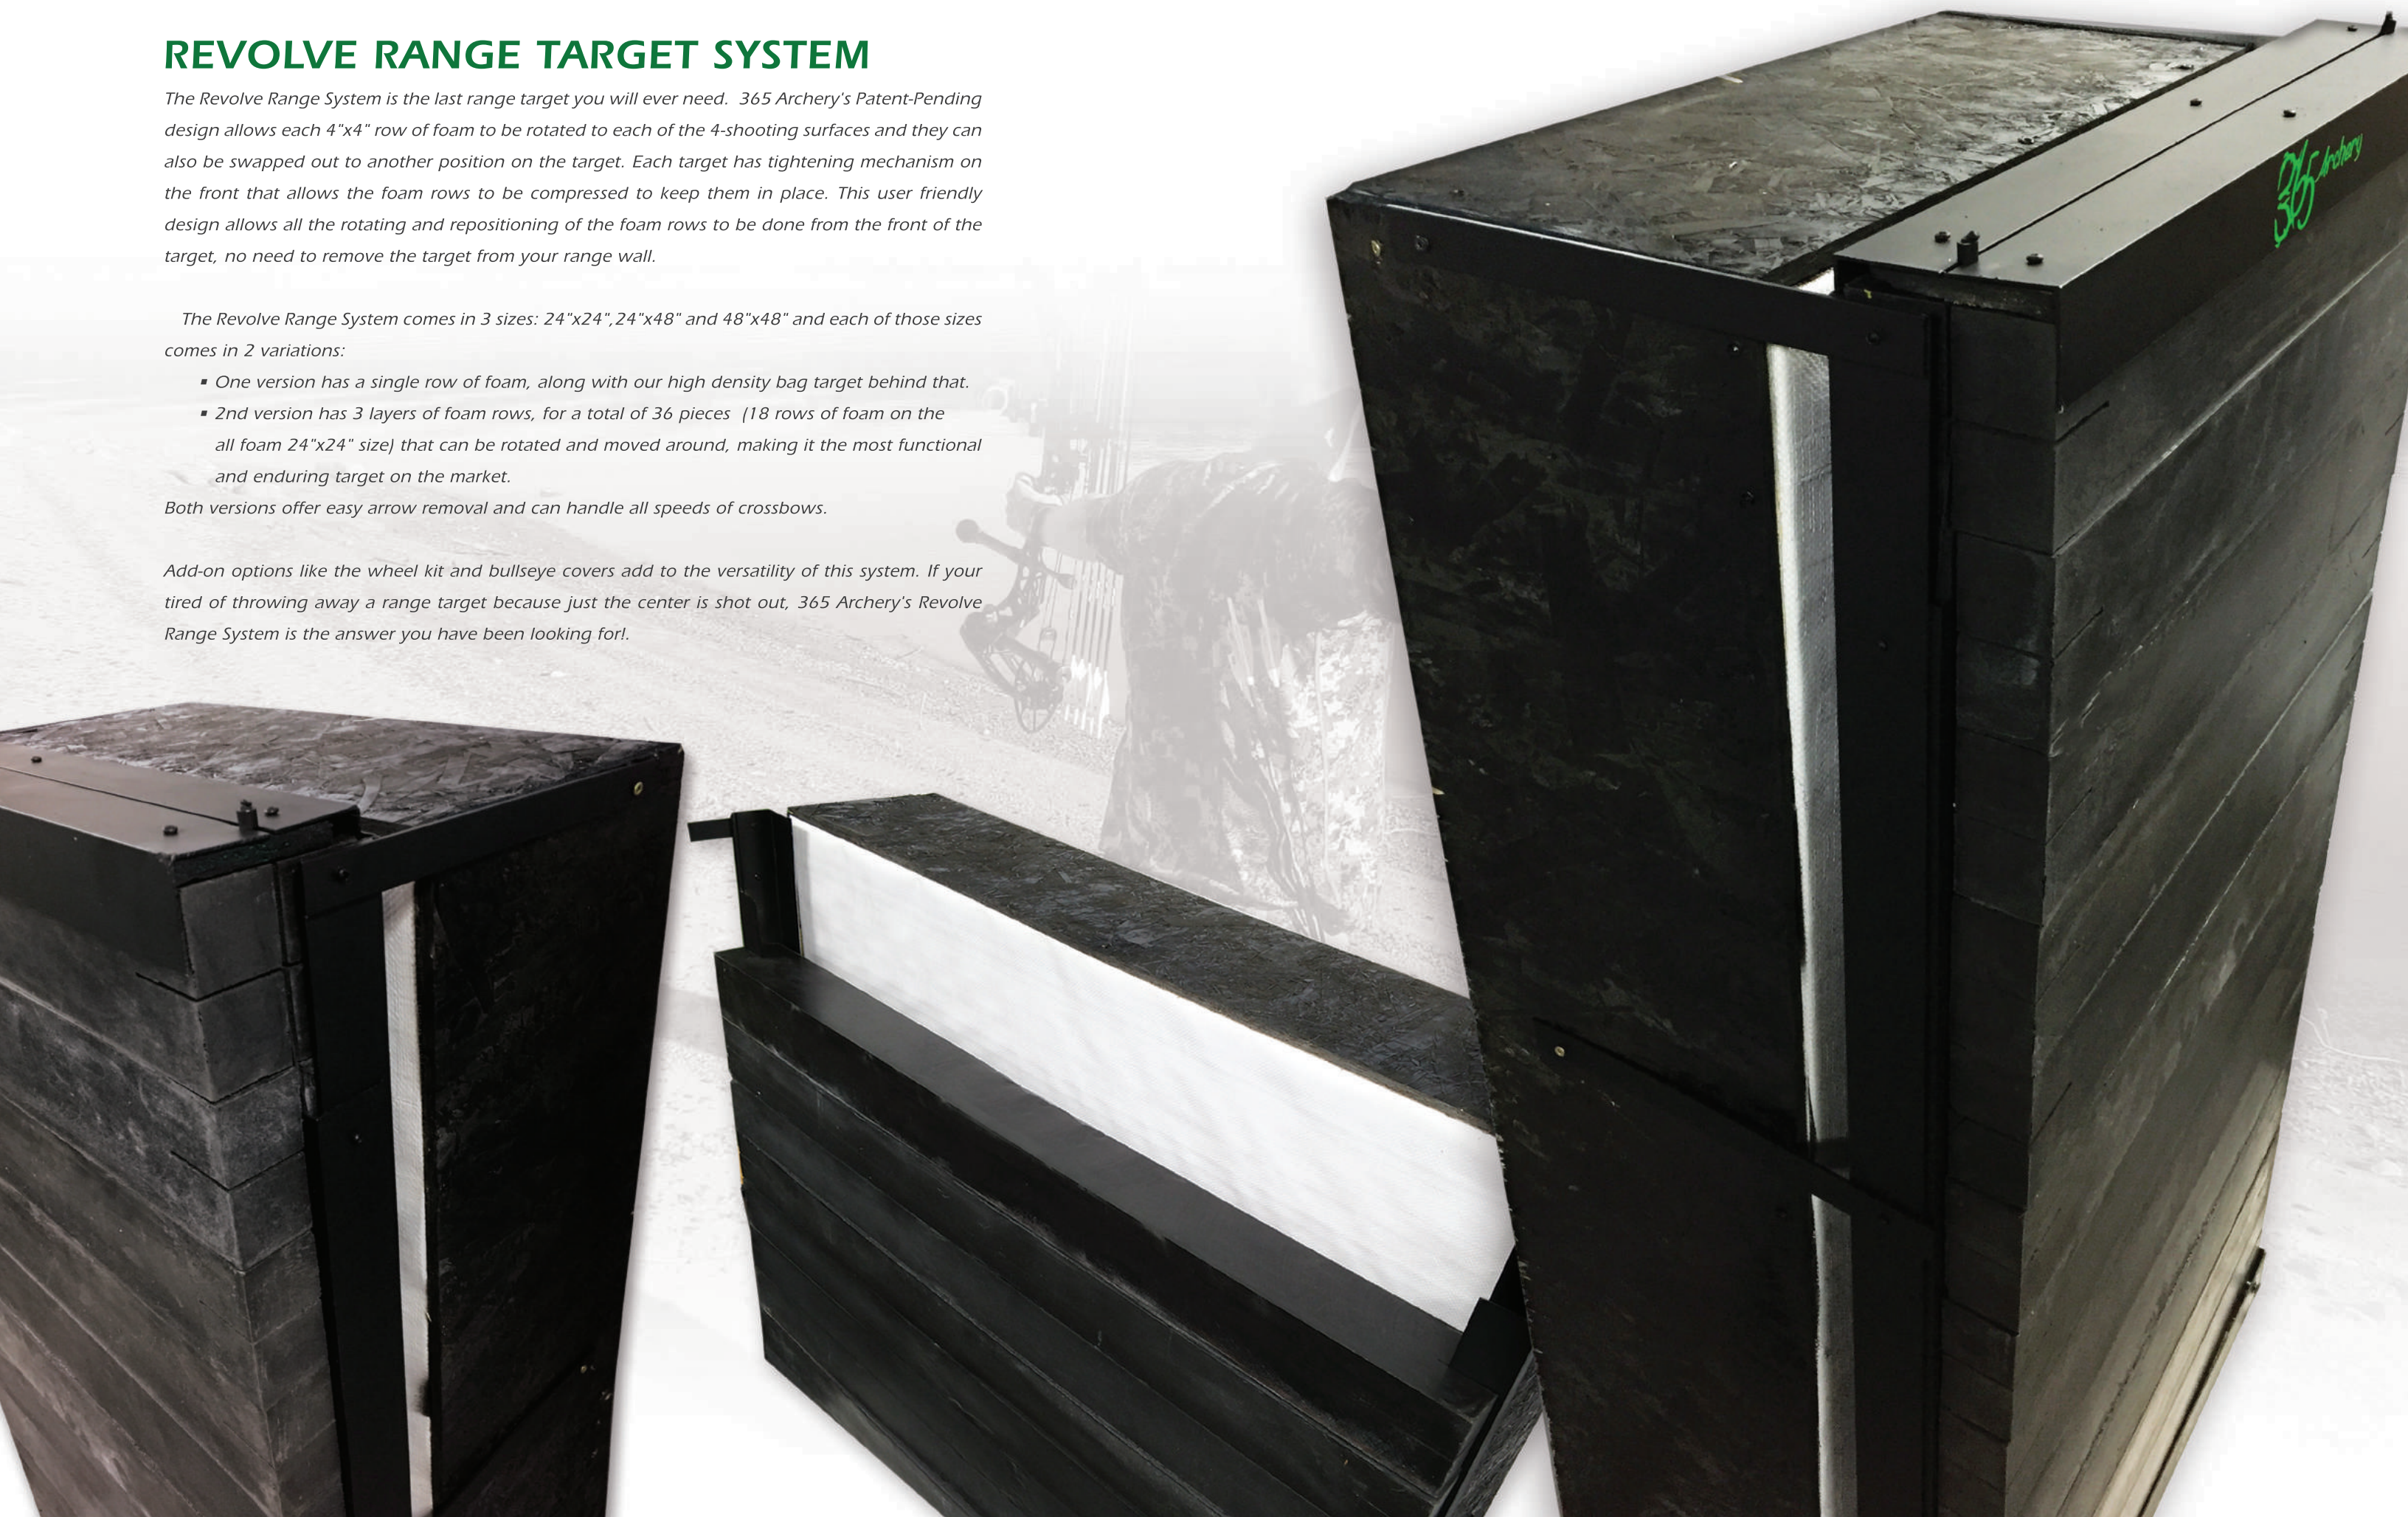

REVOLVE RANGE TARGET SYSTEM

The Revolve Range System is the last range target you will ever need. 365 Archery's Patent-Pending design allows each 4"x4" row of foam to be rotated to each of the 4-shooting surfaces and they can also be swapped out to another position on the target. Each target has tightening mechanism on the front that allows the foam rows to be compressed to keep them in place. This user friendly design allows all the rotating and repositioning of the foam rows to be done from the front of the target, no need to remove the target from your range wall.

The Revolve Range System comes in 3 sizes: 24"x24", 24"x48" and 48"x48" and each of those sizes comes in 2 variations:

- One version has a single row of foam, along with our high density bag target behind that.
- 2nd version has 3 layers of foam rows, for a total of 36 pieces (18 rows of foam on the all foam 24"x24" size) that can be rotated and moved around, making it the most functional and enduring target on the market.

Both versions offer easy arrow removal and can handle all speeds of crossbows.

Add-on options like the wheel kit and bullseye covers add to the versatility of this system. If your tired of throwing away a range target because just the center is shot out, 365 Archery's Revolve Range System is the answer you have been looking for!