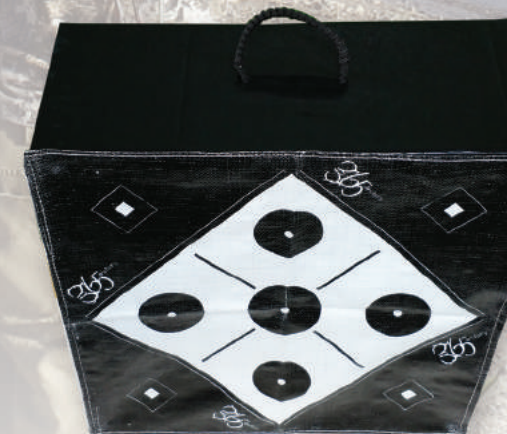

365 BAG TARGET

365 Archery Bag Targets are constructed with advanced materials for maximum target life without pass throughs. High contrast graphics are easy to see especially at long ranges. Built in heavy duty handle for easy, convenient transport. Available in 24"x24", 24"x48" and 48"x48".